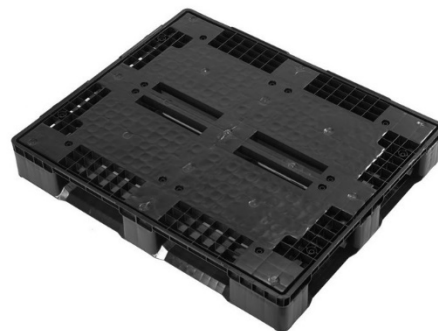

Plastic Pallet 1000 X 1200 X 160 - 4 entries - with 3 bottom boards removable

Dimensions	
Length	1200 mm
Width	1000 mm
Height	187 mm
Weight (*)	9,10 kg

(*) +/- 2%

Handling	
Entries	4
Bottom Boards	3
Rackable	Non / No
Nestable	Oui / Yes
Stackable	Oui / Yes
Forks entry Height	115 mm
Forks entry Width	257 mm

(*) Following an uniform conditioning and standard use

Matière	
Raw material	PEHD Recyclé
Number of blocks	9

www.mypalletsonline.com

MYPALLETS Online®

600 X 800
Ultra-Light

400 X 600

600 X 800
Dusseldorfer

600 X 800

800 X 1200
Ultra-Light

800 X 1200
Hygienic and clean atmosphere

800 X 1200
With bottom
boards

800 X 1200
Round blocks

1000 X 1200

1000 X 1200
5 bottom boards

Example of pictures / not contractual