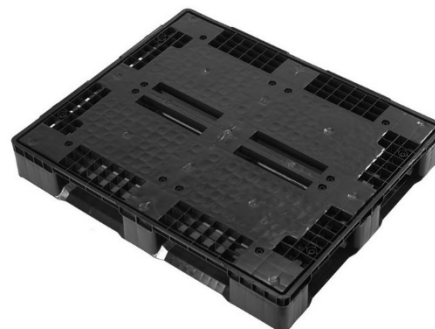

Plastic Pallet 800 X 1200 X 145 - 4 entries - rounded block

Dimensions	
Length	1200 mm
Width	800 mm
Height	145 mm
Weight (*)	10,50 kg

(*) +/- 2%

Handling	
Entries	4
Bottom Boards	
Rackable	Non / No
Nestable	Oui / Yes
Stackable	Non / No
Forks entry Height	95 mm
Forks entry Width	325 mm

(*) Following an uniform conditioning and standard use

Matière	
Raw material	PEHD Recyclé
Number of blocks	9

MYPALLETS Online®

600 X 800
Ultra-Light

400 X 600

600 X 800
Dusseldorfer

600 X 800

800 X 1200
Ultra-Light

800 X 1200
Hygienic and clean atmosphere

800 X 1200
With bottom
boards

800 X 1200
Round blocks

1000 X 1200

1000 X 1200
5 bottom boards

Example of pictures / not contractual