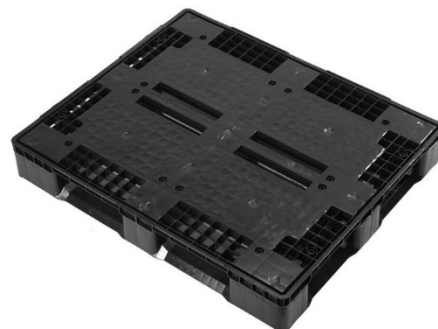

# MYPALLETS Online®

600 X 800  
Ultra-Light

400 X 600

600 X 800  
Dusseldorfer

600 X 800

800 X 1200  
Ultra-Light

800 X 1200  
Hygienic and clean atmosphere

800 X 1200  
With bottom  
boards

800 X 1200  
Round blocks

1000 X 1200

1000 X 1200  
5 bottom boards

Example of pictures / not contractual